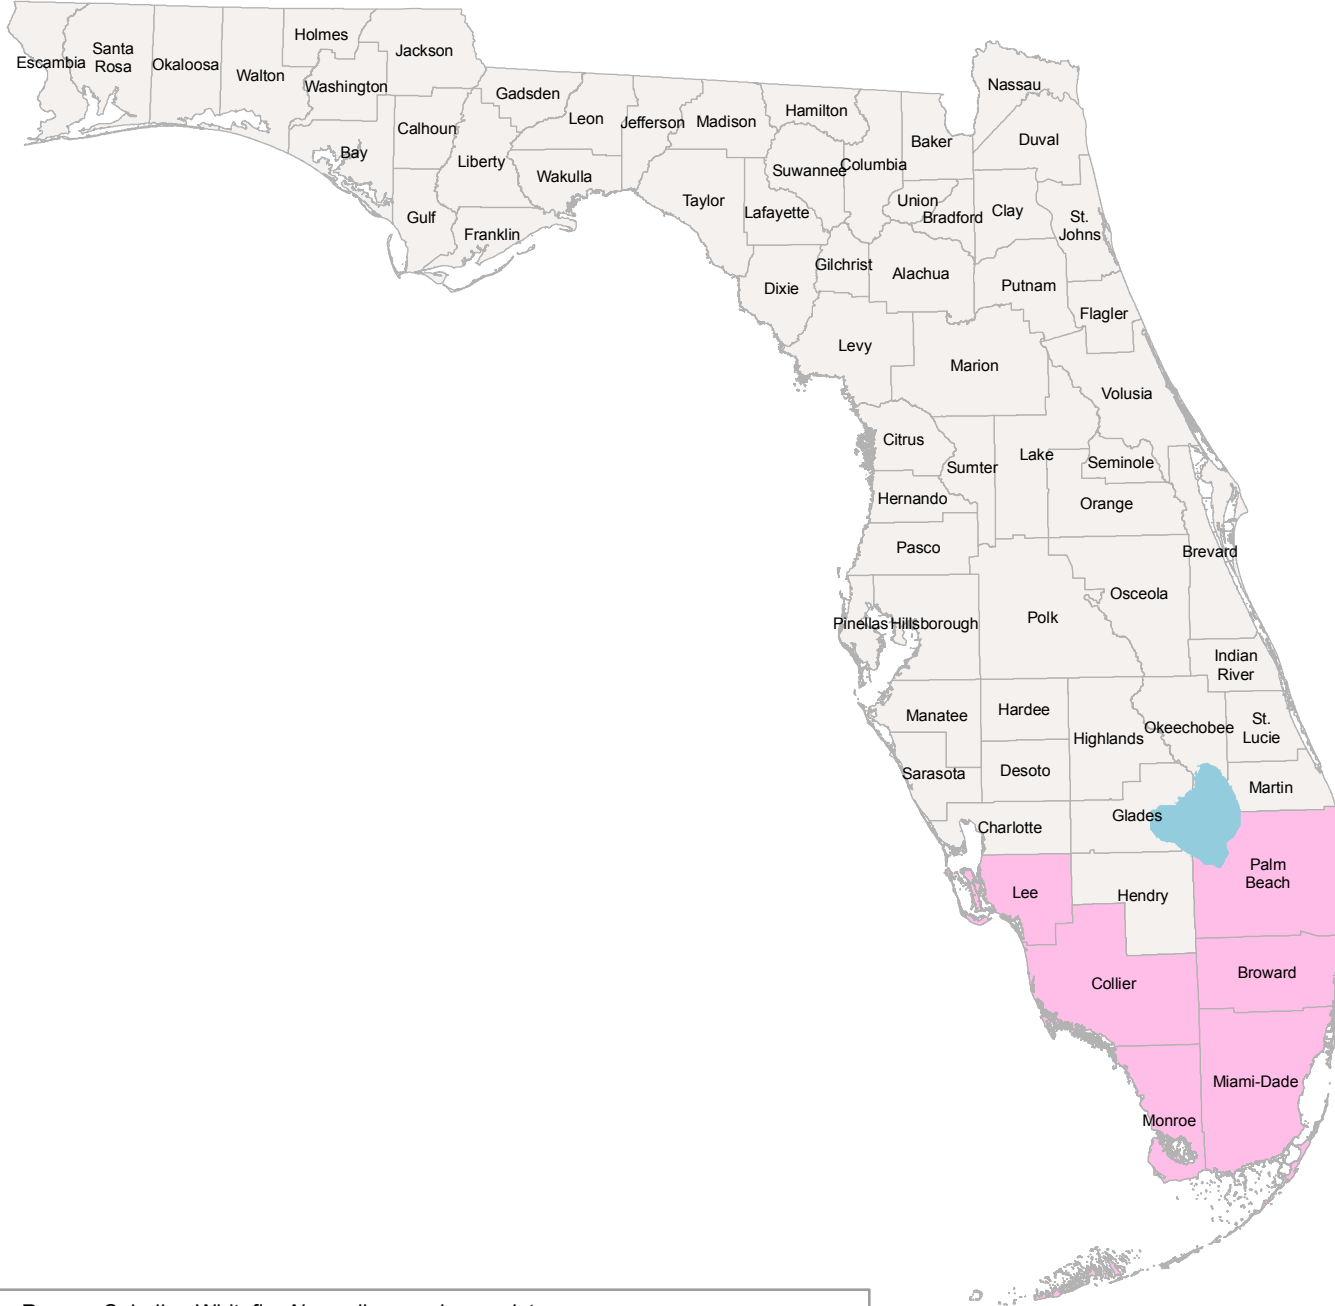

Distribution of Rugose Spiraling Whitefly, *Aleurodicus rugioperculatus*

May 25, 2012

 Distribution by county of the Rugose Spiraling Whitefly, *Aleurodicus rugioperculatus* confirmed by Florida Department of Agriculture and Consumer Services, Division of Plant Industry (FDACS-DPI)