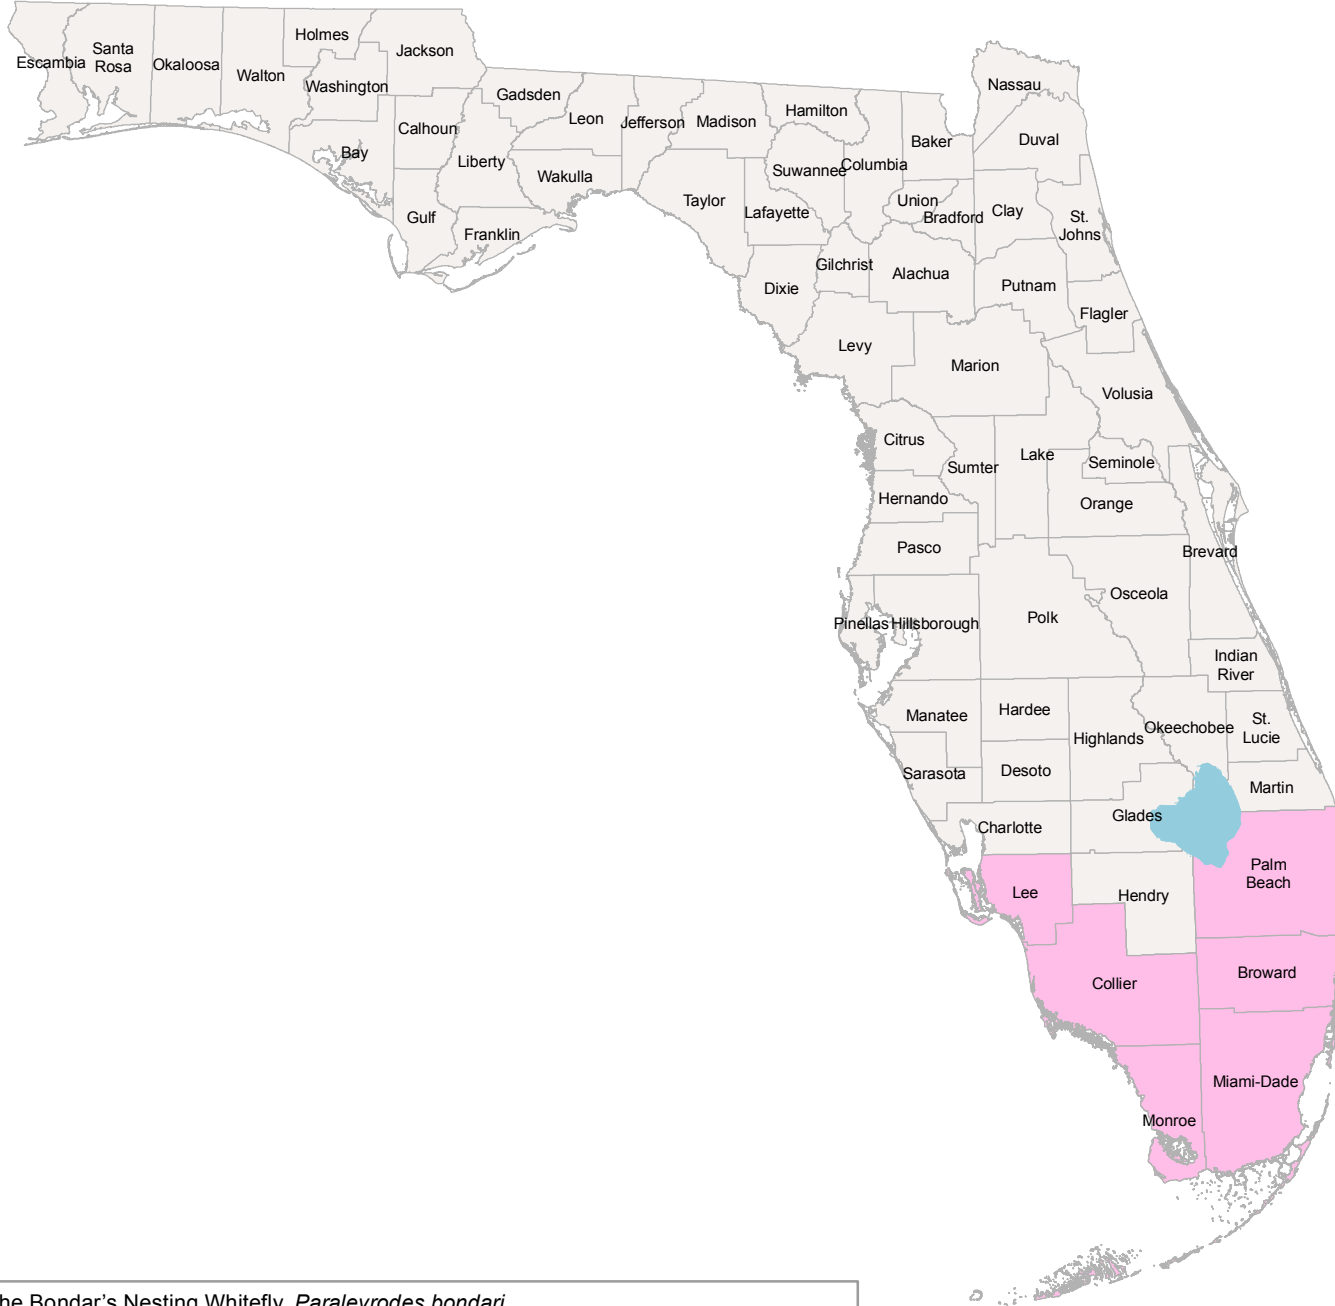

Distribution of Bondar's Nesting Whitefly, *Paraleyrodes bondari*

May 25, 2012

 Distribution by county of the Bondar's Nesting Whitefly, *Paraleyrodes bondari* confirmed by Florida Department of Agriculture and Consumer Services, Division of Plant Industry (FDACS-DPI)